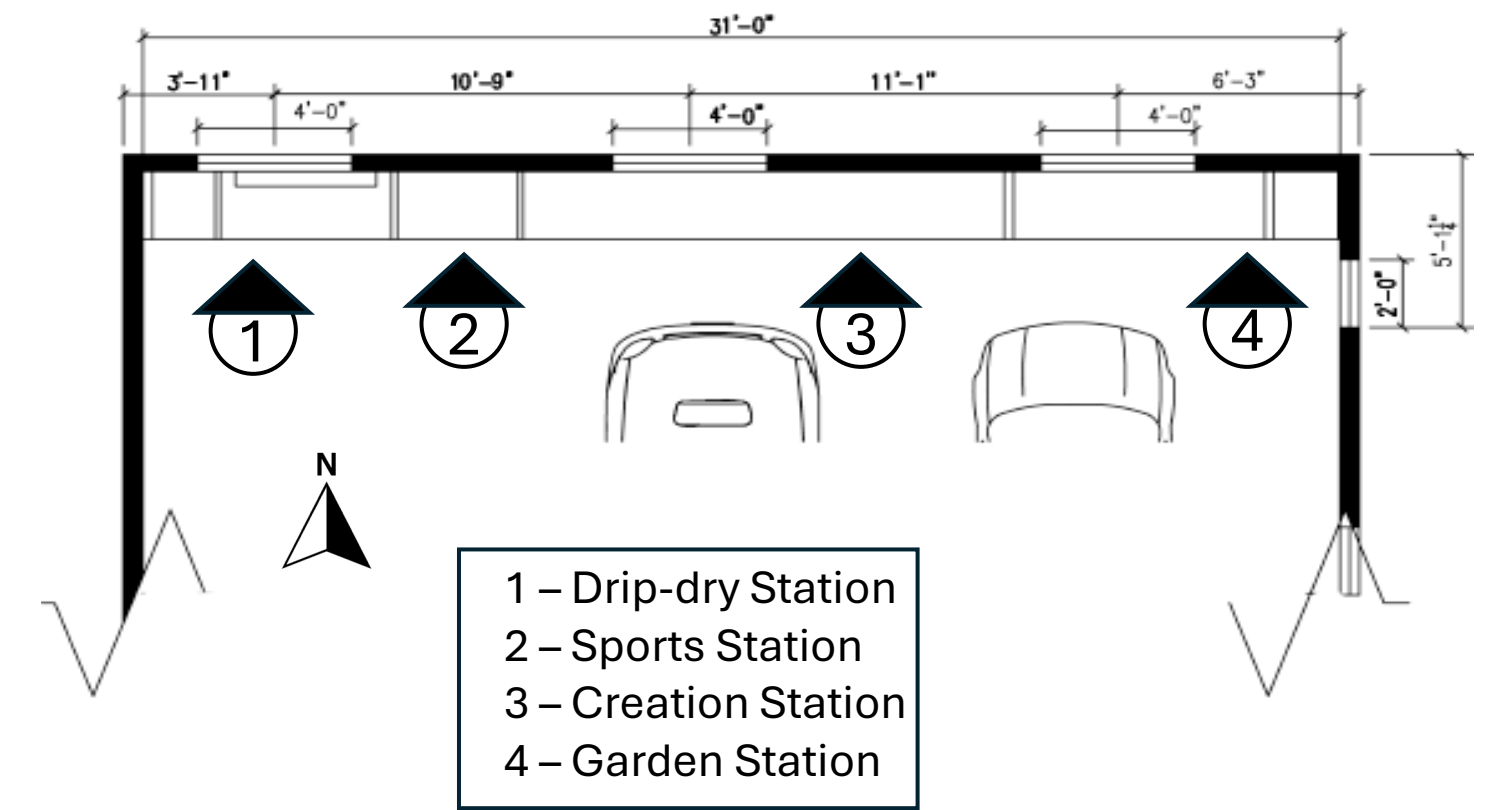

## A Garage Space Designed for Recreation and Relaxation

The goal of this design is to create efficient storage solutions that maximizes 5'-1.25" x 31' (159 sq. ft.) of garage space and develops it into an extension of the family's home, simplifying their lifestyle while they engage in relaxing recreational activities. Wet and soiled clothes can be left at the drip-dry station before entering the main house. Wet items may be hung on the Richelieu retractable, extendable drip-dry rack, and placed into California Closet's tilt-out hamper, or hung in the closet when dried. Sports equipment may be stored at the sports station for easy access, using the Fusion Track Wall System, Heavy Gauge Wire Basket and a CC Luxe Matte cabinet. Wet or soiled shoes may be placed on the Richelieu slide-out shoe rack to dry at the sports station or stored there until needed for the next activity. The family will enjoy working at the creation station made with California Closet's CC Luxe Matte cabinets and drawers that are anti-fingerprint and scratch resistant, providing them 16 square feet of workbench space and 55.8 cubic feet of storage space. This station provides an effective space to work on small repairs, or to create special projects. The garden station provides 32.5 square feet of large tool storage and 18 cubic feet of storage for small tools and accessories, using the Fusion Track Wall System combined with CC Luxe Matte cabinets and shelf storage.

Garage Floor Plan

Tilt-out  
Trash bin

Floating Shelf  
w/Mini Puck  
Lights

Fusion Track  
Wall &  
Accessories