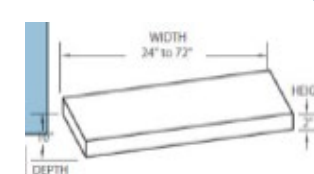

Onyx

Floating  
Shelf

Wall Paint  
Wolf Gordon, Smooth Pearl

Tilt-out  
Hamper

Retractable  
Drying Rack

Slide-out  
Shoe Rack

Dubbel Power  
Solution

18" Markerboard  
with black glass  
board

Tilt-out  
Trash bin

Floating Shelf  
w/Mini Puck  
Lights

Fusion Track  
Wall &  
Accessories