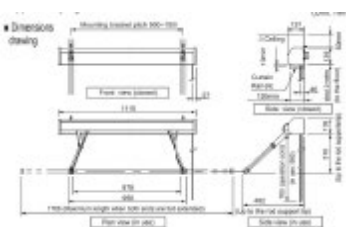

Retractable
Drying Rack