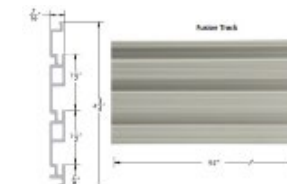

Fusion Track
Wall &
Accessories